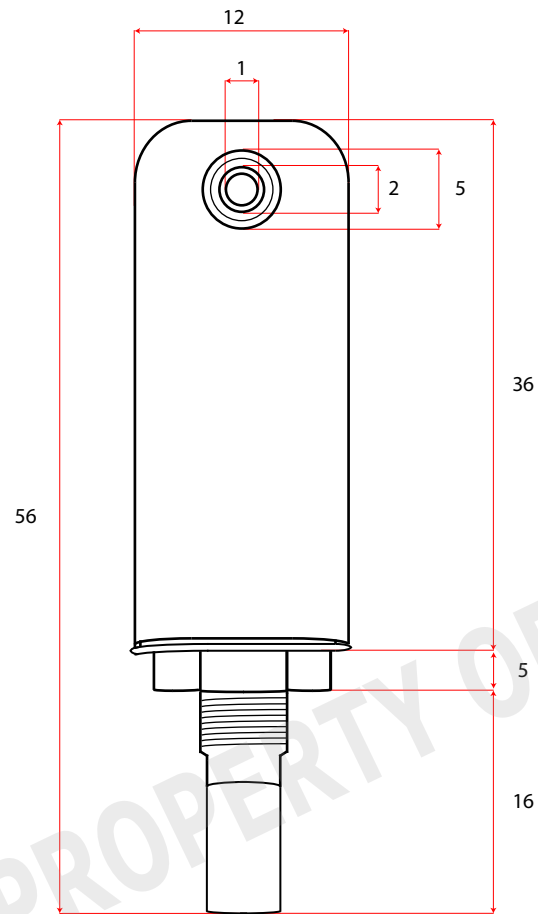

Front View

Bottom View

+ / - 5% All Dimensions In MM

Part Number	08-025
Body Material	PA6
Nozzle Material	C3604
Rubber Washer Material	NBR
Metal Washer Material	SPCC
Nut Material	Carbon Steel

Marlborough Works, Marlborough Road, Accrington, BB5 5BE
 Tel: +44 (0) 1254 300 730 Fax: +44 (0) 1254 237432
 e-mail: sales@currentcare.co.uk

© Copyright CurrentCare Ltd 2016

All Measurements And Specifications Are Accurate + / - 5%
 Some Specifications May Vary / Change Without Prior Notice