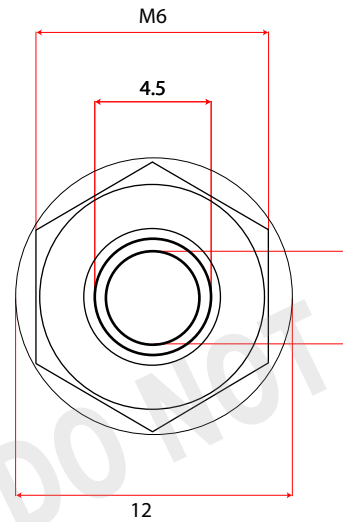

Front View

Bottom View

+ / - 5% All Dimensions In MM

Part Number	08-025
Body Material	PA6
Nozzle Material	C3604
Rubber Washer Material	NBR
Metal Washer Material	SPCC
Nut Material	Carbon Steel

Marlborough Works, Marlborough Road, Accrington, BB5 5BE
 Tel: +44 (0) 1254 300 730 Fax: +44 (0) 1254 237432
 e-mail: sales@currentcare.co.uk